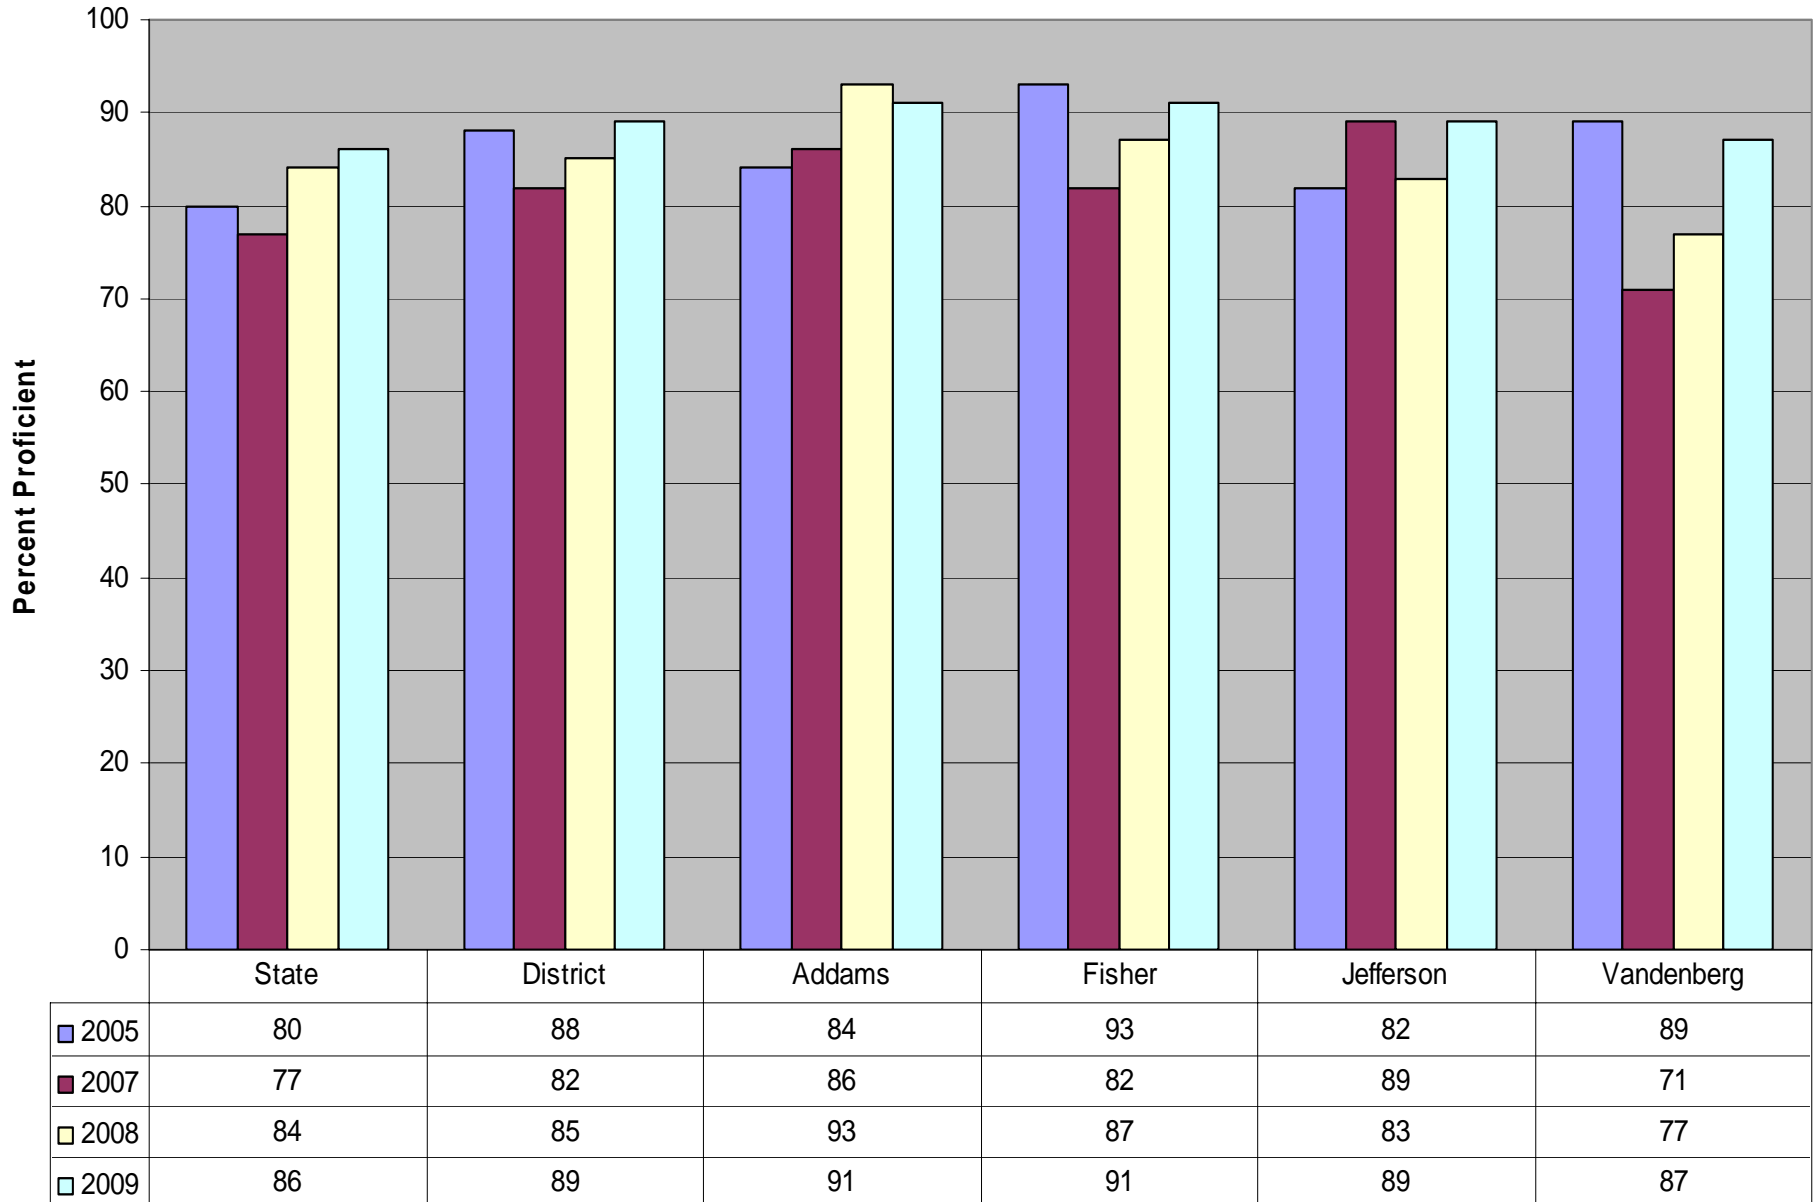

2005-2009 Reading MEAP 3rd Grade