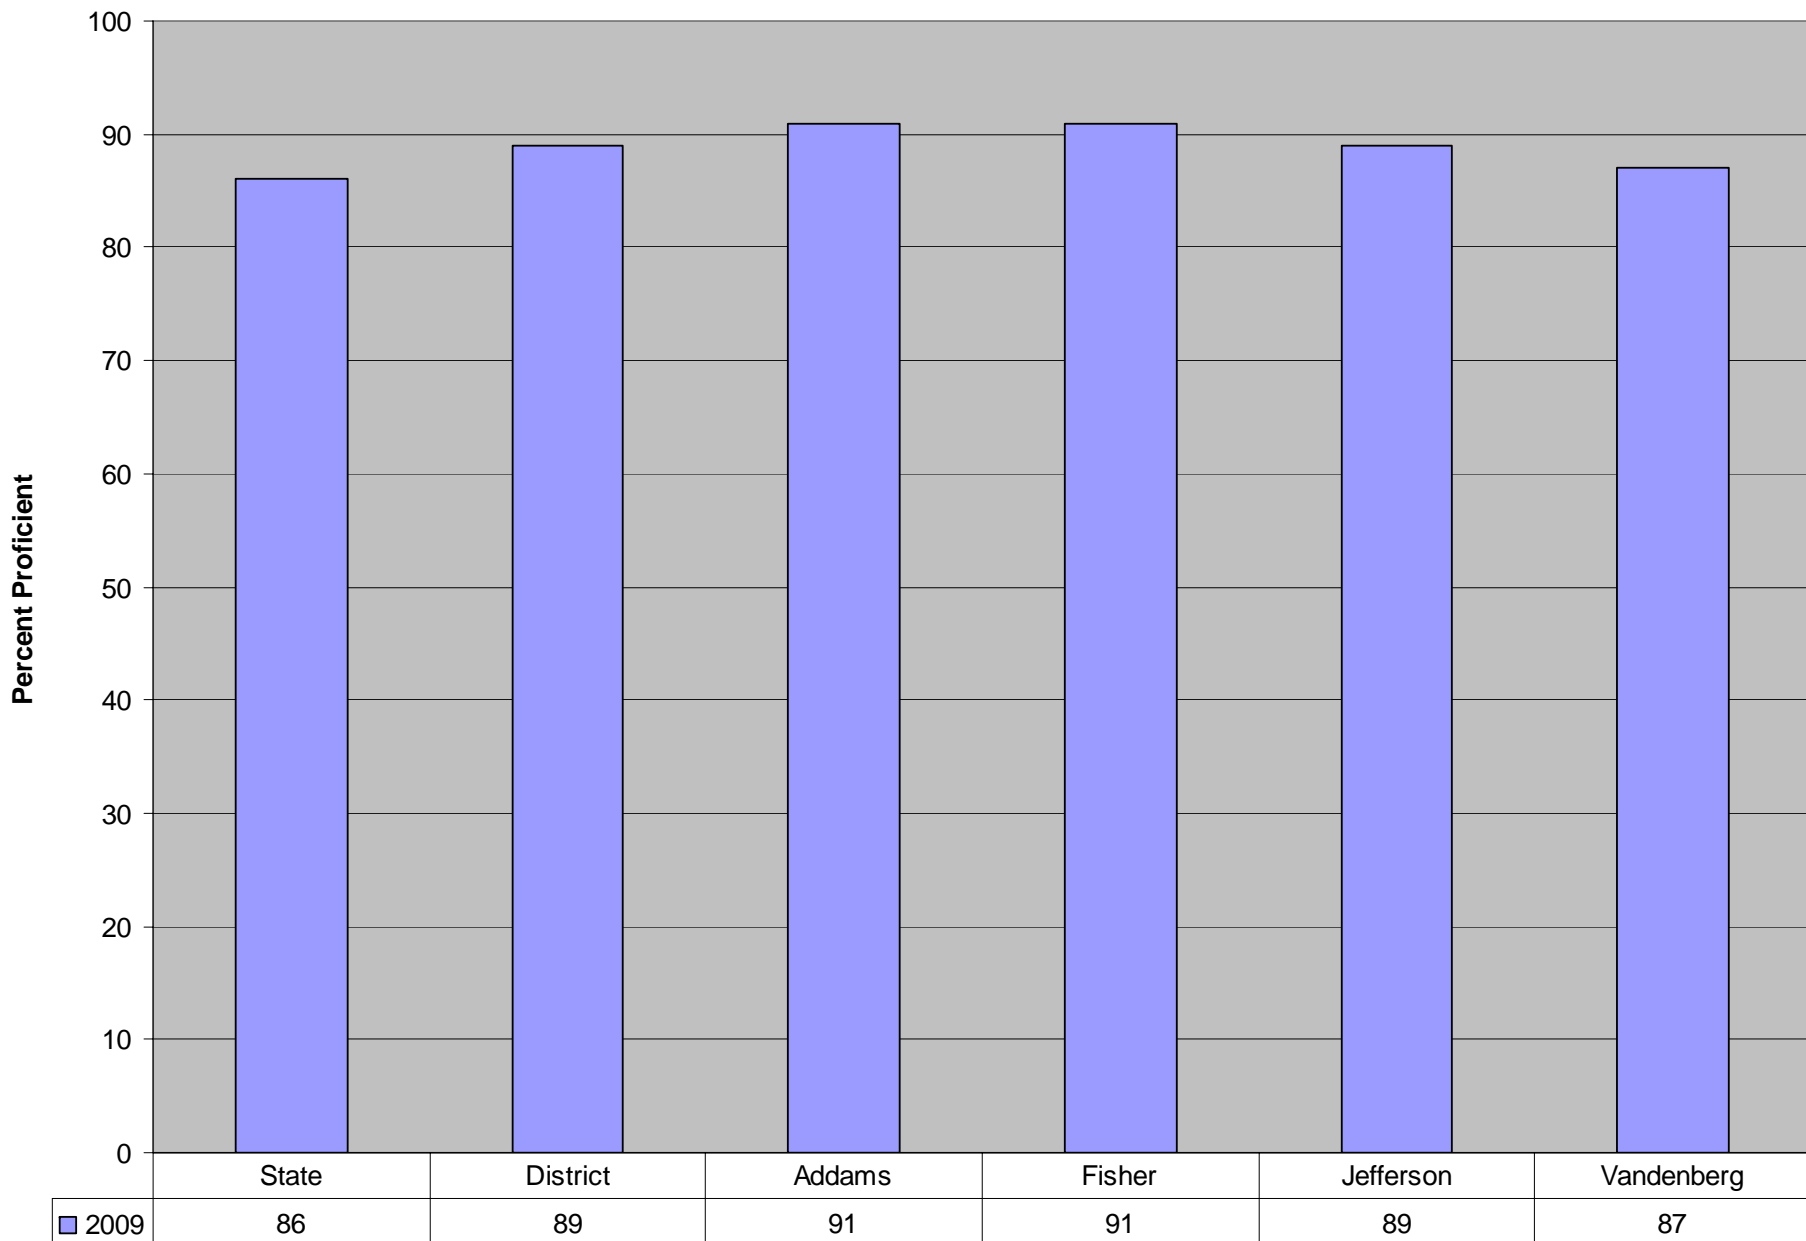

Reading MEAP 2009 3rd Grade