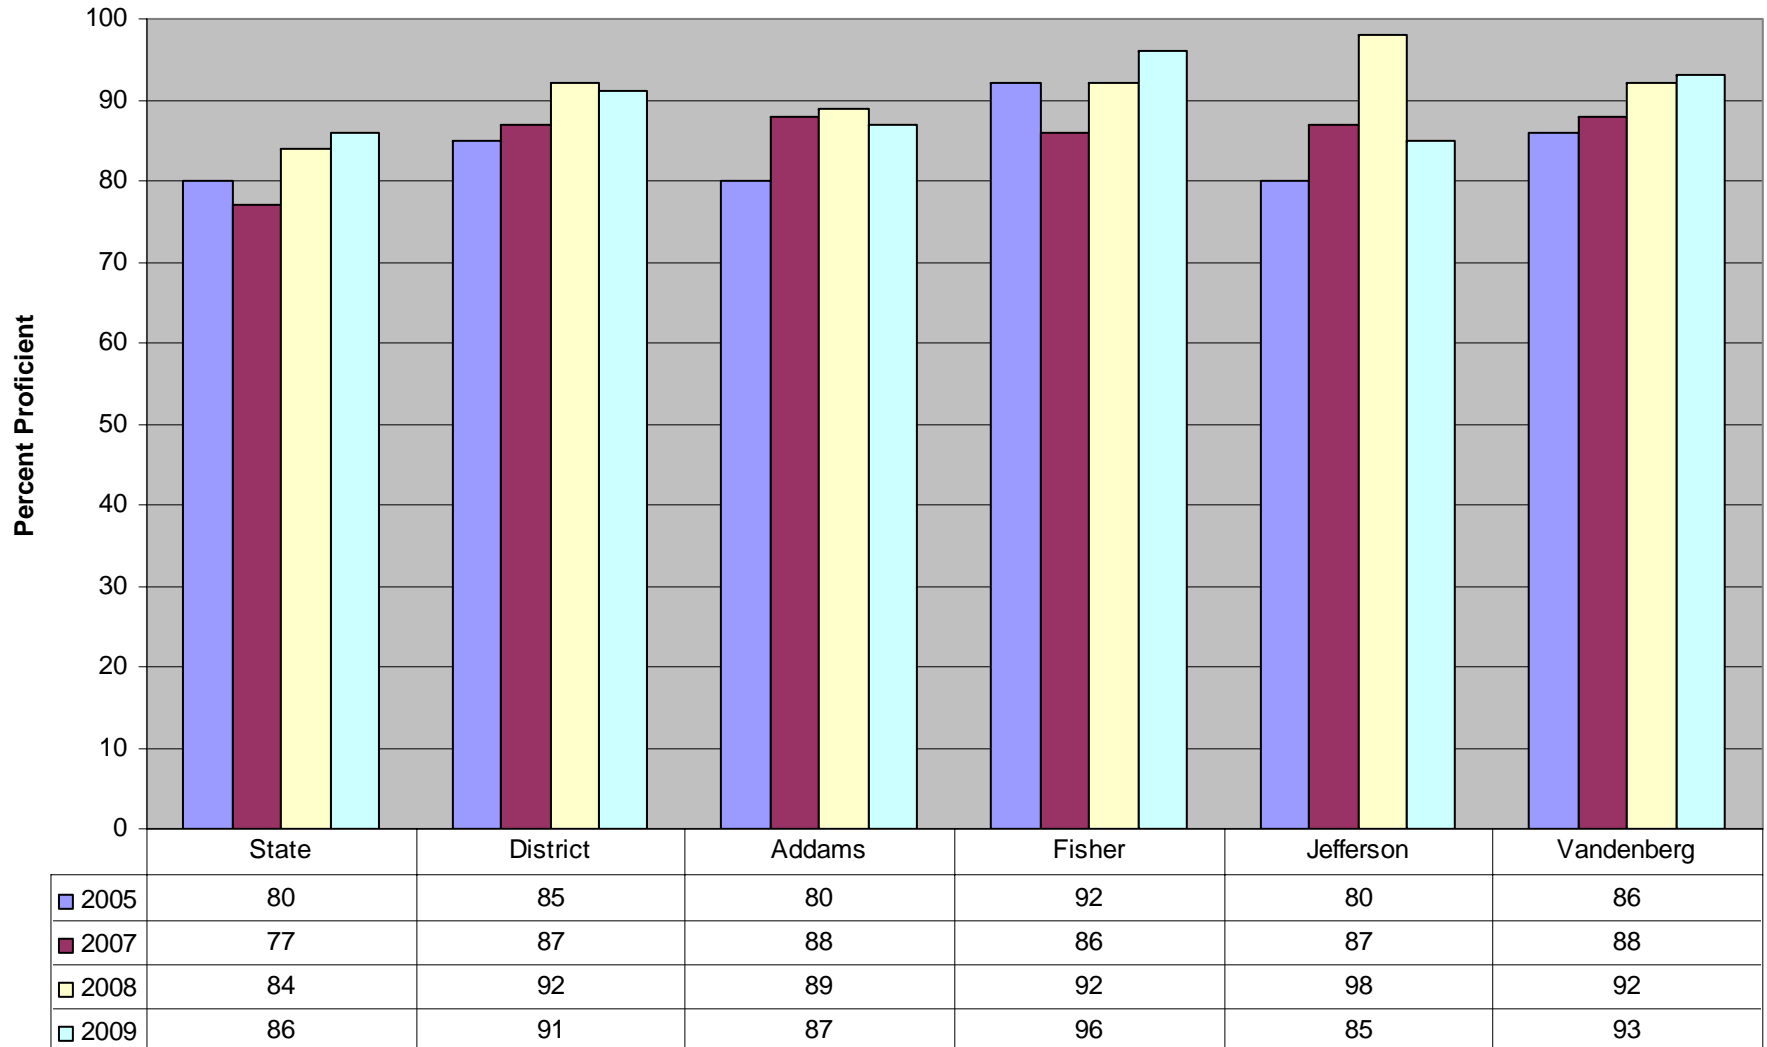

2005-2009 Math MEAP 3rd Grade